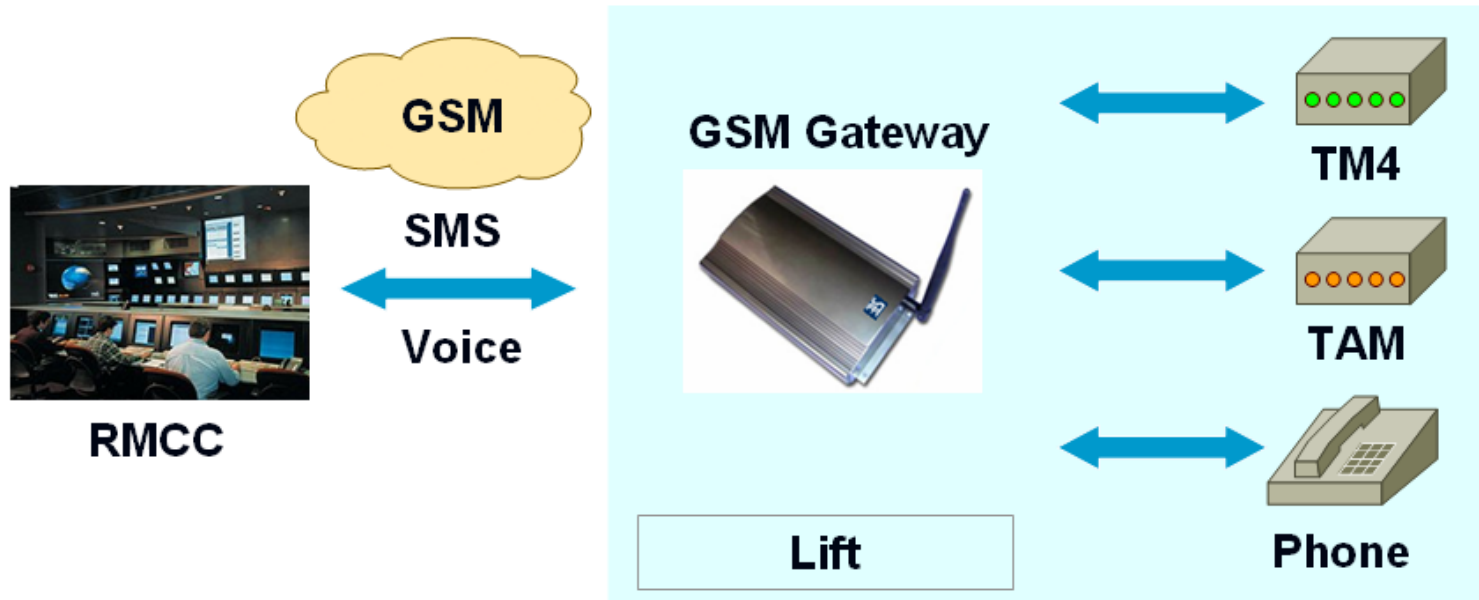

Signaling Gateways

PT Bakrie . MediaRing Ltd . Pacific Teleport

Signaling Support and ITU C7 to ETSI ISDN protocol conversion for Interconnectivity Solutions between different Carriers

Data Products

Smart Telecoms. Boeing. NZ Police

Unique Solution Using one device to handle IP routing, VPN, Firewall, and legacy protocol support at each site. Extensive legacy protocol conversion and spoofing is provided for seamless migration path to IP-based networks – SDLC, VISAI, Poll-Select, Bisync, X.25, ALC, SCADA, MATIP, CDLC, and X.42

Wireless Comms Terminals

Schindler Elevator. CWT Brazil. Xiamen Phonelink

RMCC: Remote Monitoring and Command Center

TM4 : Lift System Tele Monitoring 4th Generation Device

TAM : Lift System Tele Alarm Module