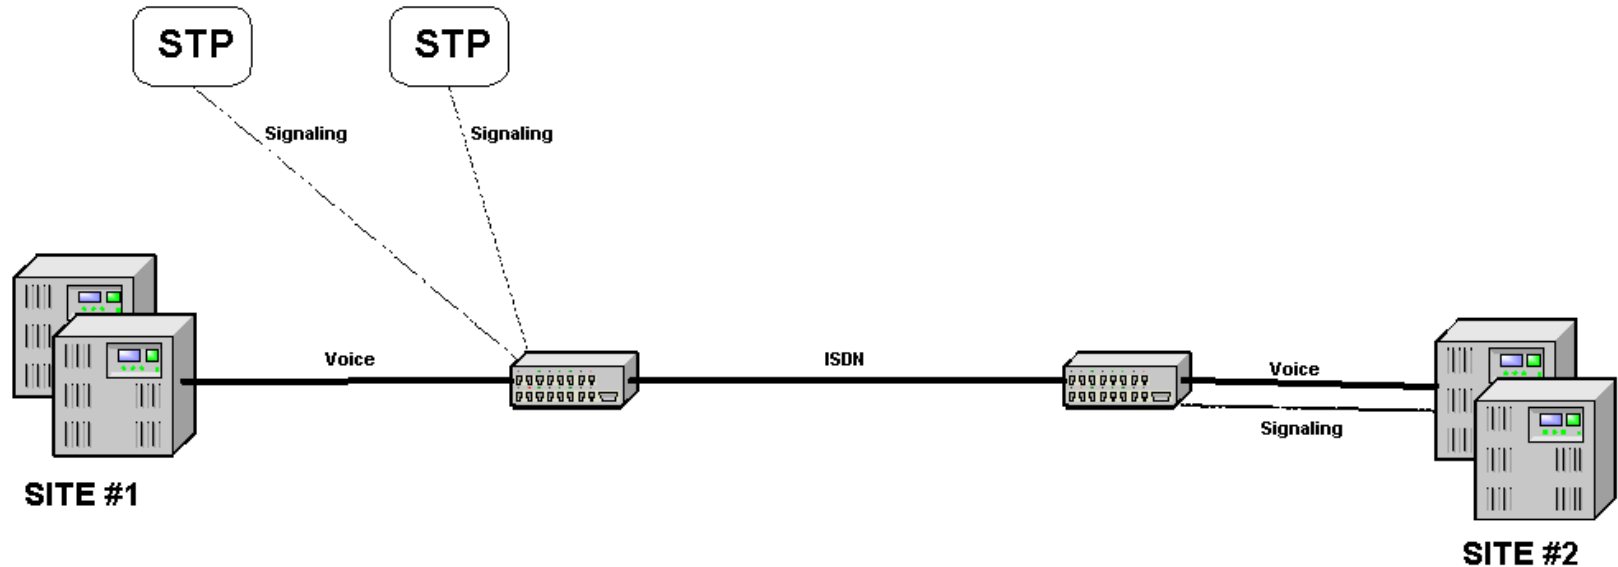

ICT Solutions

- **Bakrie Telecom**
- **MediaRing**
- **Australian Private Network ATM**
- **Pacific Teleport**
- **Singtel**
- **Singapore Airlines**
- **Central Provident Fund Board**
- **Ministry of Communications Singapore**
- **Samart Telecoms Thailand**
- **New Zealand Police**

Signaling Gateways

PT Bakrie . MediaRing Ltd . Pacific Teleport

Signaling Support and ITU C7 to ETSI ISDN protocol conversion for Interconnectivity Solutions between different Carriers

Data Products

Smart Telecoms. Boeing. NZ Police

Unique Solution Using one device to handle IP routing, VPN, Firewall, and legacy protocol support at each site. Extensive legacy protocol conversion and spoofing is provided for seamless migration path to IP-based networks – SDLC, VISAI, Poll-Select, Bisync, X.25, ALC, SCADA, MATIP, CDLC, and X.42

Wireless Comms Terminals

Schindler Elevator. CWT Brazil. Xiamen Phonelink

RMCC: Remote Monitoring and Command Center

TM4 : Lift System Tele Monitoring 4th Generation Device

TAM : Lift System Tele Alarm Module