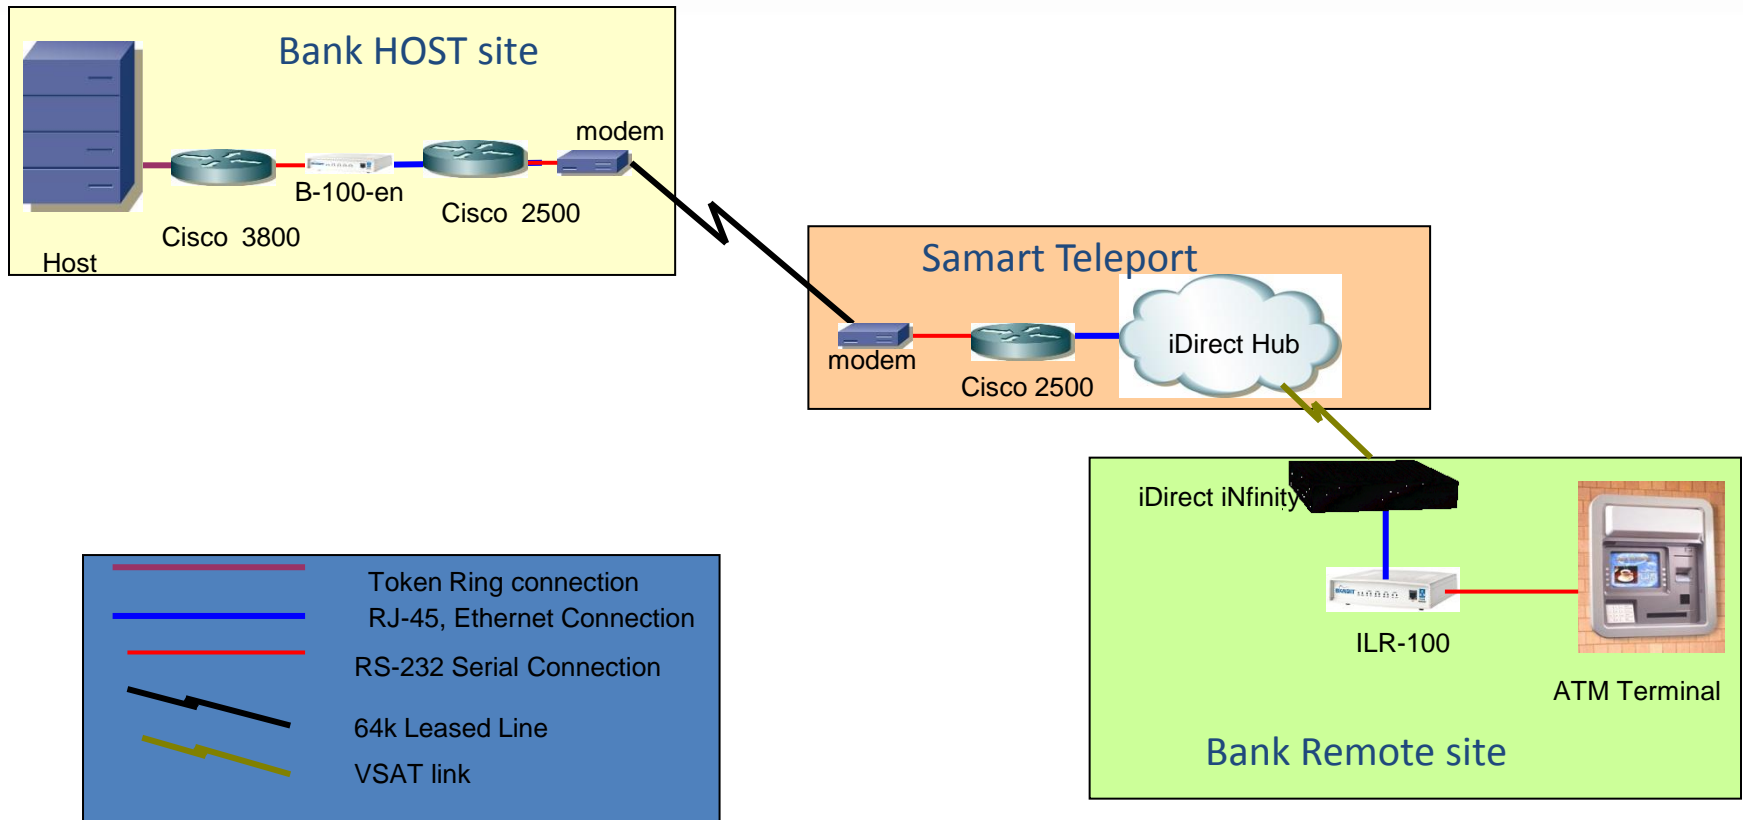

Signaling Gateways

PT Bakrie . MediaRing Ltd . Pacific Teleport

Signaling Support and ITU C7 to ETSI ISDN protocol conversion for Interconnectivity Solutions between different Carriers

Data Products

Smart Telecoms. Boeing. NZ Police

Unique Solution Using one device to handle IP routing, VPN, Firewall, and legacy protocol support at each site. Extensive legacy protocol conversion and spoofing is provided for seamless migration path to IP-based networks – SDLC, VISAI, Poll-Select, Bisync, X.25, ALC, SCADA, MATIP, CDLC, and X.42

Wireless Comms Terminals

Schindler Elevator. CWT Brazil. Xiamen Phonelink

RMCC: Remote Monitoring and Command Center

TM4 : Lift System Tele Monitoring 4th Generation Device

TAM : Lift System Tele Alarm Module